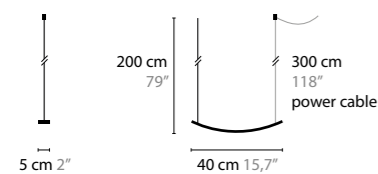

OUT OF LINE

OUT OF LINE IS A REGISTERED DESIGN BY COEN MUNSTERS 2017

OUT OF LINE

14100
LED 7W / 24V / 2700K
COLORS: 02-32-33
NEEDED SUPPLEMENT: CEILING ELECTRICAL BOX

OUT OF LINE XL

14110
LED 13W / 24V / 2700K
COLORS: 02-32-33
NEEDED SUPPLEMENT: CEILING ELECTRICAL BOX

**CREATE YOUR OWN
COMPOSITION
COUNT THE TOTAL WATTAGE
AND CHOOSE THE MATCHING
ELECTRICAL BOX**

OUT OF LINE CEILING ELECTRICAL BOX

14116
BOX FOR MAX. 8W LED
170 X 60 X 35 MM
COLORS: 02-32-33

14119
BOX FOR MIN. 12W / MAX. 20W LED
200 X 70 X 35 MM
COLORS: 02-32-33

14122
BOX FOR MAX. 75W LED
220 X 300 X 40 MM
COLORS: 02-32-33

14125
BOX FOR MAX. 150W LED
300 X 300 X 40 MM
COLORS: 02-32-33

OUT OF LINE

DESIGN: COEN MUNSTERS 2017