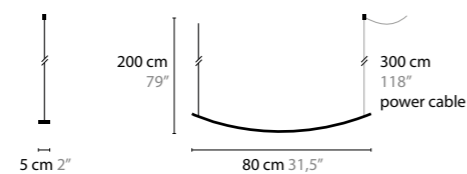

OUT OF LINE

OUT OF LINE IS A REGISTERED DESIGN BY COEN MUNSTERS 2017

OUT OF LINE

14100
LED 7W / 24V / 2700K
COLORS: 02-32-33
NEEDED SUPPLEMENT: CEILING ELECTRICAL BOX

OUT OF LINE XL

14110
LED 13W / 24V / 2700K
COLORS: 02-32-33
NEEDED SUPPLEMENT: CEILING ELECTRICAL BOX

**CREATE YOUR OWN
COMPOSITION
COUNT THE TOTAL WATTAGE
AND CHOOSE THE MATCHING
ELECTRICAL BOX**

OUT OF LINE CEILING ELECTRICAL BOX

14116
BOX FOR MAX. 8W LED
170 X 60 X 35 MM
COLORS: 02-32-33

14119
BOX FOR MIN. 12W / MAX. 20W LED
200 X 70 X 35 MM
COLORS: 02-32-33

14122
BOX FOR MAX. 75W LED
220 X 300 X 40 MM
COLORS: 02-32-33

14125
BOX FOR MAX. 150W LED
300 X 300 X 40 MM
COLORS: 02-32-33

OUT OF LINE

DESIGN: COEN MUNSTERS 2017